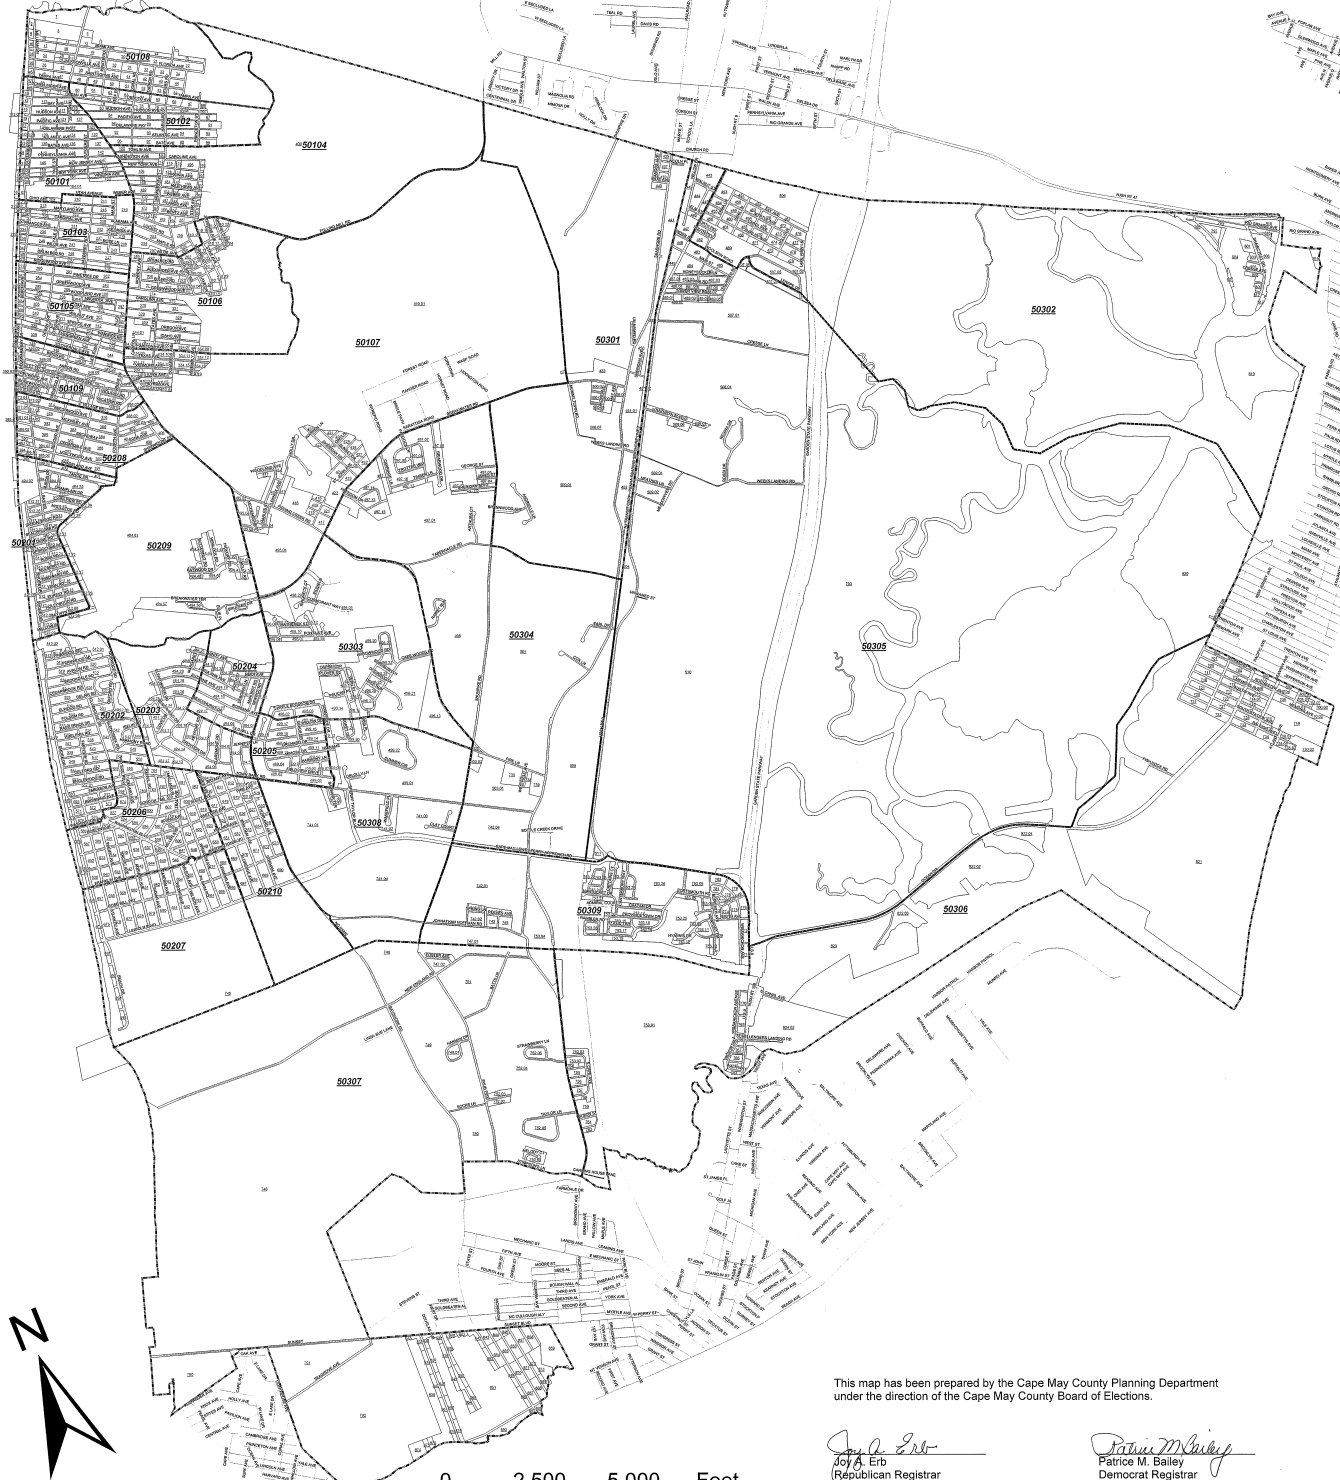

Lower Township Voting District Map October 2004

Joy A. Erb
Joy A. Erb
(Republican Registrar)

Patricia M. Bailey
Patricia M. Bailey
(Democrat Registrar)