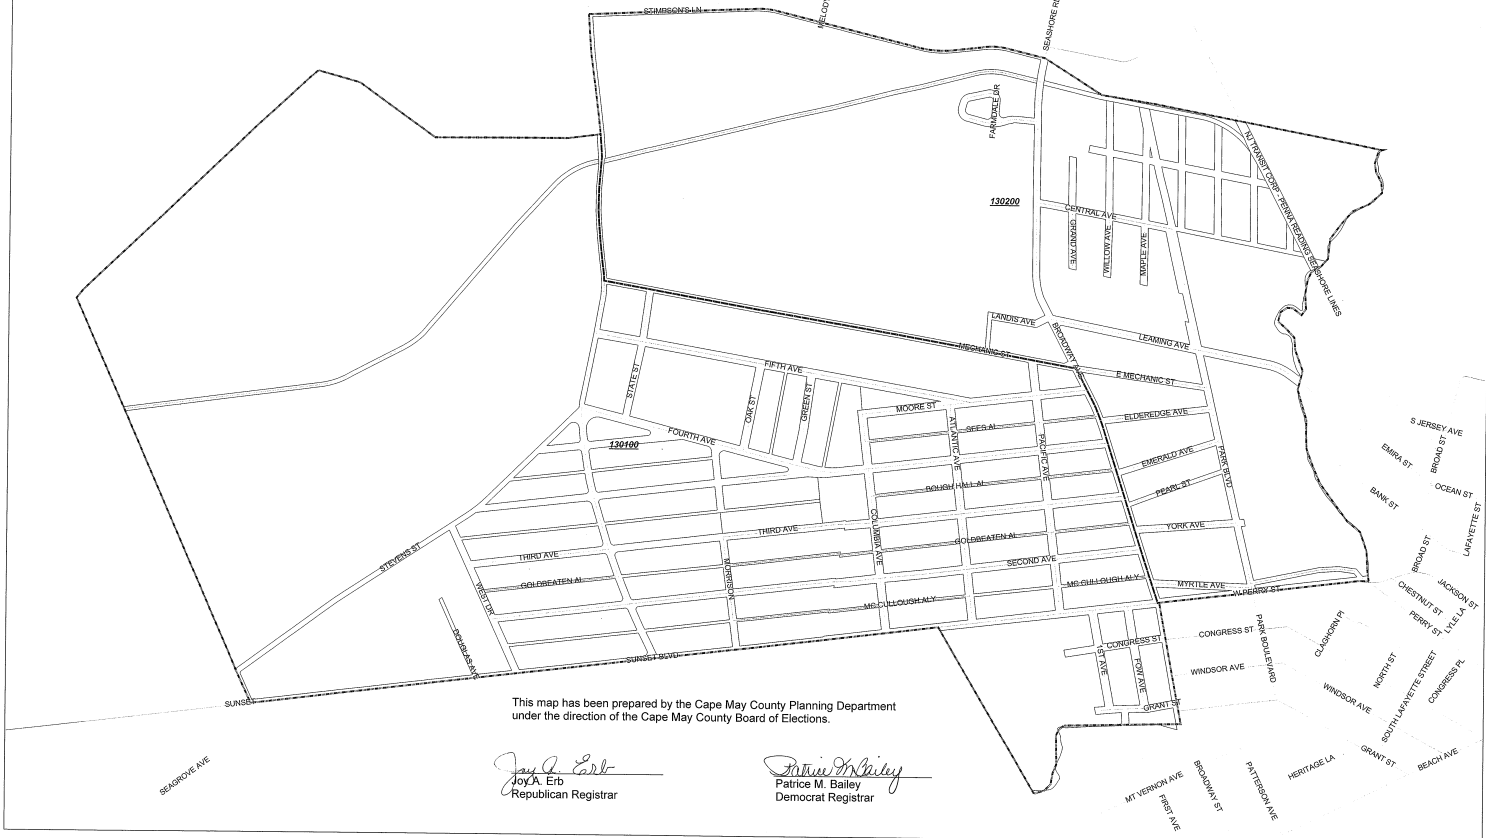

West Cape May Voting District Map October 2004

This map has been prepared by the Cape May County Planning Department under the direction of the Cape May County Board of Elections.

Joy A. Erb
Joy A. Erb
Republican Registrar