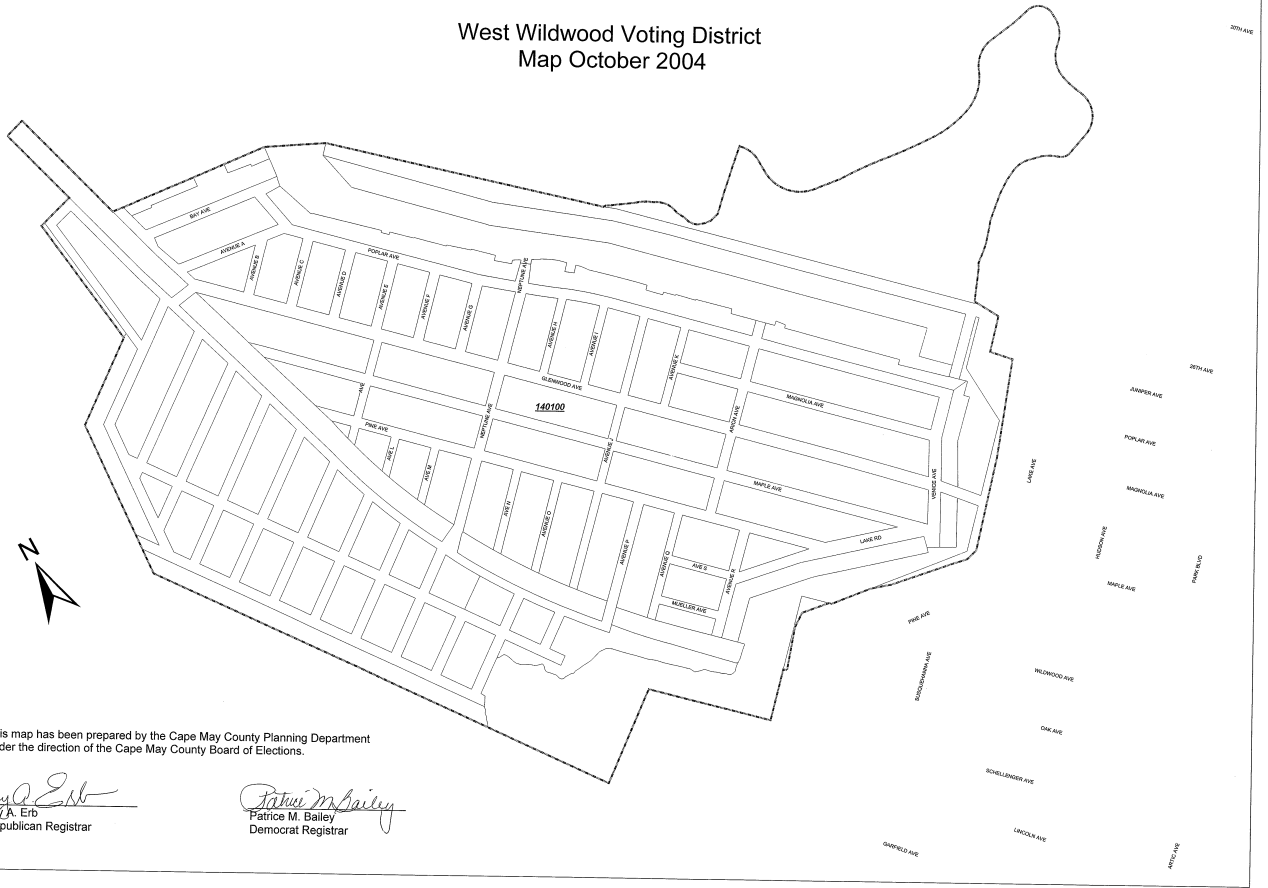

West Wildwood Voting District
Map October 2004

This map has been prepared by the Cape May County Planning Department
under the direction of the Cape May County Board of Elections.

Joy A. Erb
Joy A. Erb
Republican Registrar