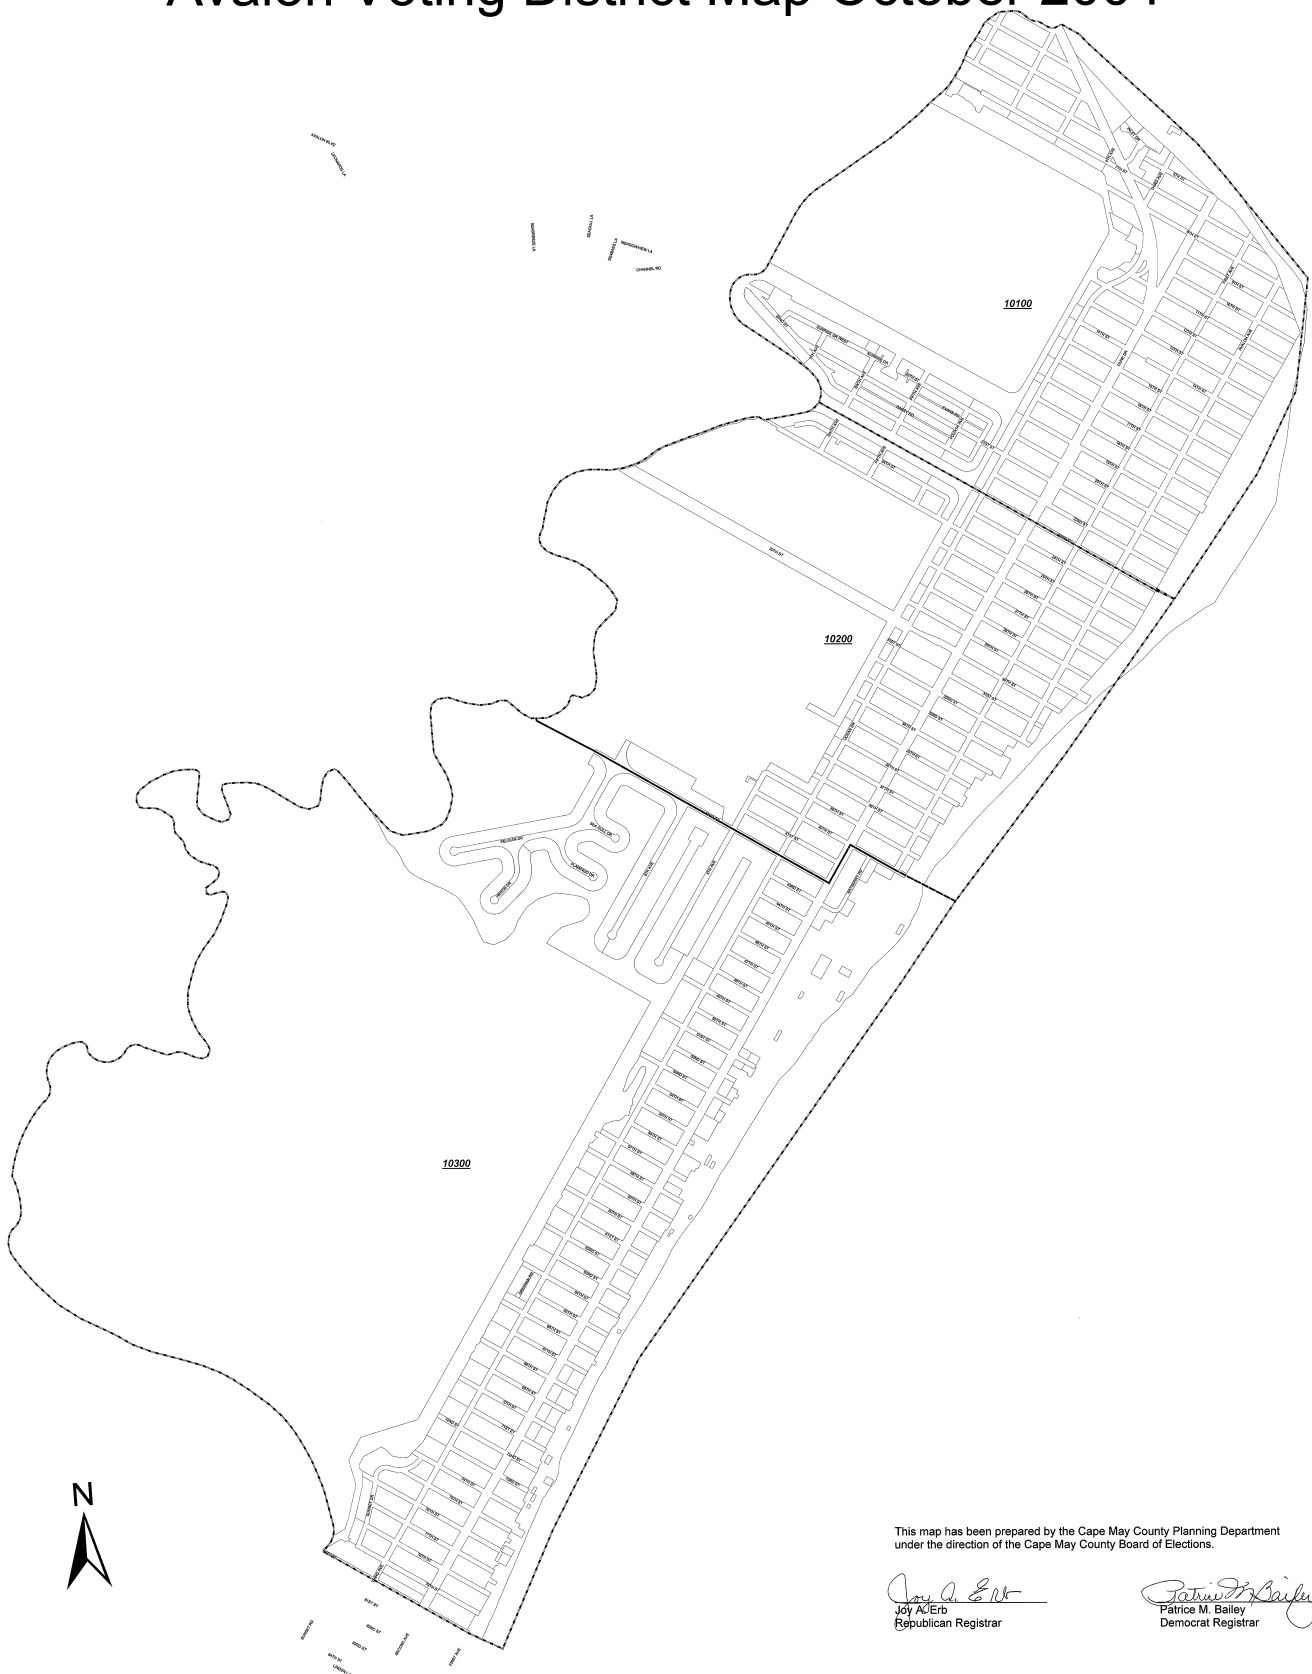

Avalon Voting District Map October 2004

Joy A. Erb
Joy A. Erb
Republican Registrar

Patrice M. Bailey
Patrice M. Bailey
Democrat Registrar