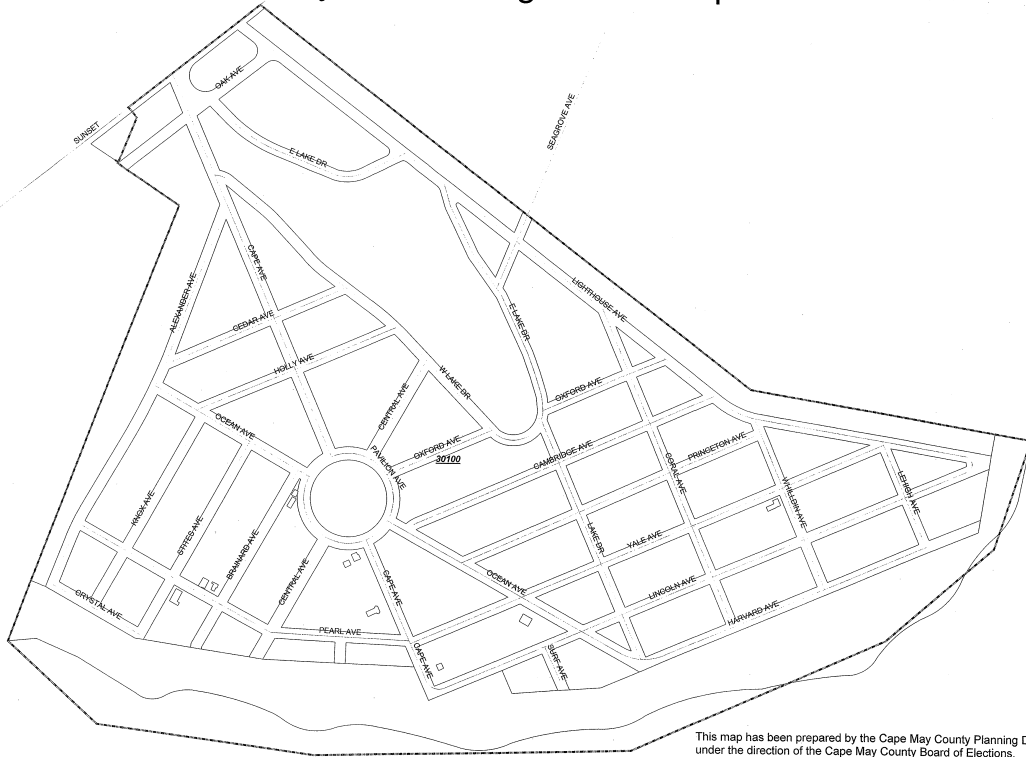

Cape May Point Voting District Map October 2004

Joy A. Erb
Joy A. Erb
Republican Registrar

Patrice M. Bailey
Patrice M. Bailey
Democrat Registrar